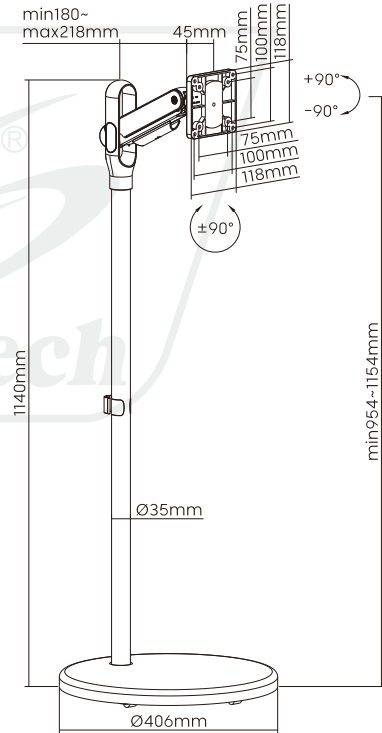

SH38-11TW-FS

Mobile Spring-Assisted Display Floor Stand

Move and use the monitor anywhere!

Screen Size
17" ~ 35"

VESA Compatible
75x75 100x100

Weight Capacity
2-10kg/4.4-22lbs

Tilt Range
+90° ~ -90°

Screen Rotation
90°

5 Hidden Rolling Casters
moving smoothly with a simplified look.

Adjustable Spring Tension Mechanism with Decorative Cover
ensures perfect weight balance and seamless appearance.

Rotate, Tilt, Height Adjustment
for the best viewing angles.